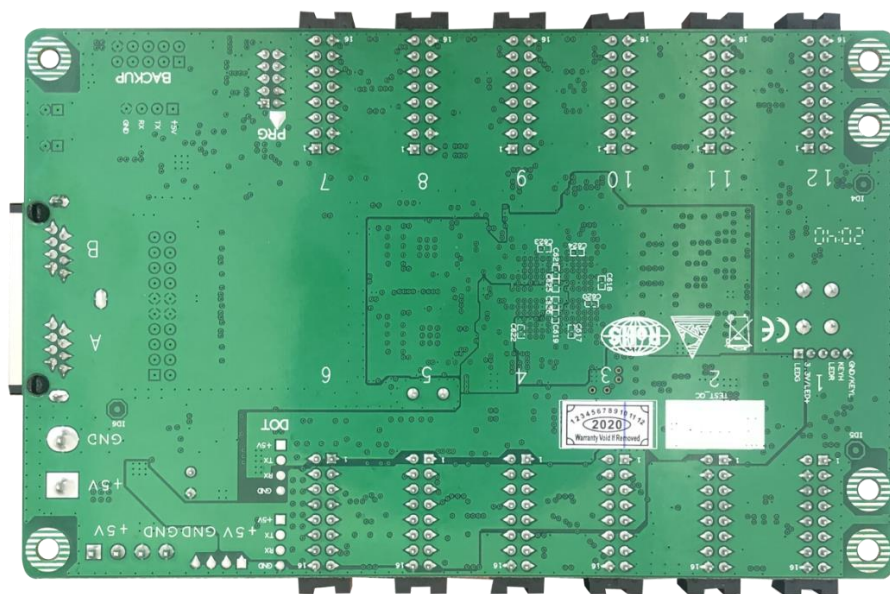

Appearance

Official website: www.linsn.com

Add: Floor 15&16, Jiayahao Business Building, No. 10168, Shennan Blvd,
Nanshan District, Shenzhen

Tel: +86-0755-86183590/ 4008836968

No.	1	2	3	4
Description	Gigabit port	Power connector	Power port	Red power indicator
No.	5	6/9	7	8
Description	Green indicator	Hub75 Connector	Self-test extension port	Self-test button

Pinouts