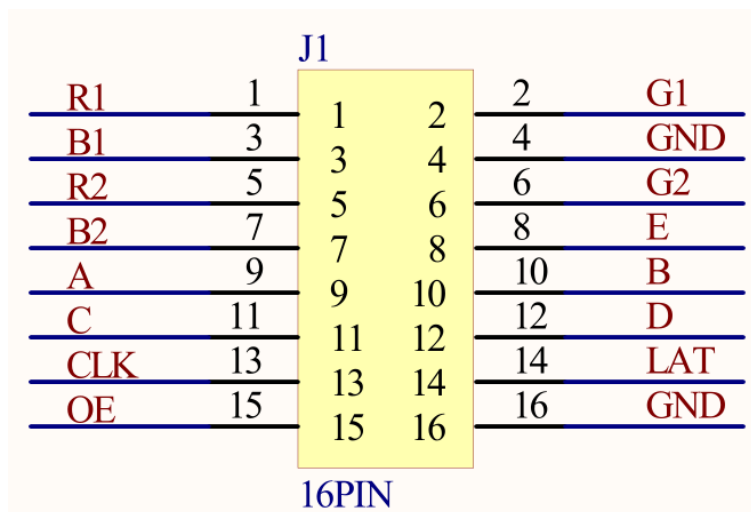

RV908H32 is a standardize product for LED screen manufacturer, which is integrated with 12 standard hub75-type connectors and does not require an extra hub card. One card supports up to 384*512pixels and up to 24 sets of RCG data.

Functions and features

1. Single card can support 24 group of RGB data output mode
2. Maximum supports 384X512 pixels (**Please note that there are recommended values depending on the design of LED screen**)
3. Supports brightness calibration pixel by pixel and single-card color space conversion
4. Supports network cable BER test
5. Supports configuration file read back
6. Supports 138 decode, 595 serial decode and so on
7. Realizes high refresh and high gray level effect

Appearance

Official website: www.linsn.com

Add: Floor 15&16, Jiayahao Business Building, No. 10168, Shennan Blvd,
Nanshan District, Shenzhen

Tel: +86-0755-86183590/ 4008836968

No.	1	2	3	4
Description	Gigabit port	Power connector	Power port	Red power indicator
No.	5	6/9	7	8
Description	Green indicator	Hub75 Connector	Self-test extension port	Self-test button

Pinouts

/	R1	1	2	G1	/
/	B1	3	4	GND	GND
/	R2	5	6	G2	/
/	B2	7	8	E	Row selection signal
Row selection signal	A	9	10	B	Row selection signal
Row selection signal	C	11	12	D	Row selection signal
Scan clock	CLK	13	14	LAT	Latch
Display enable	OE	15	16	GND	GND