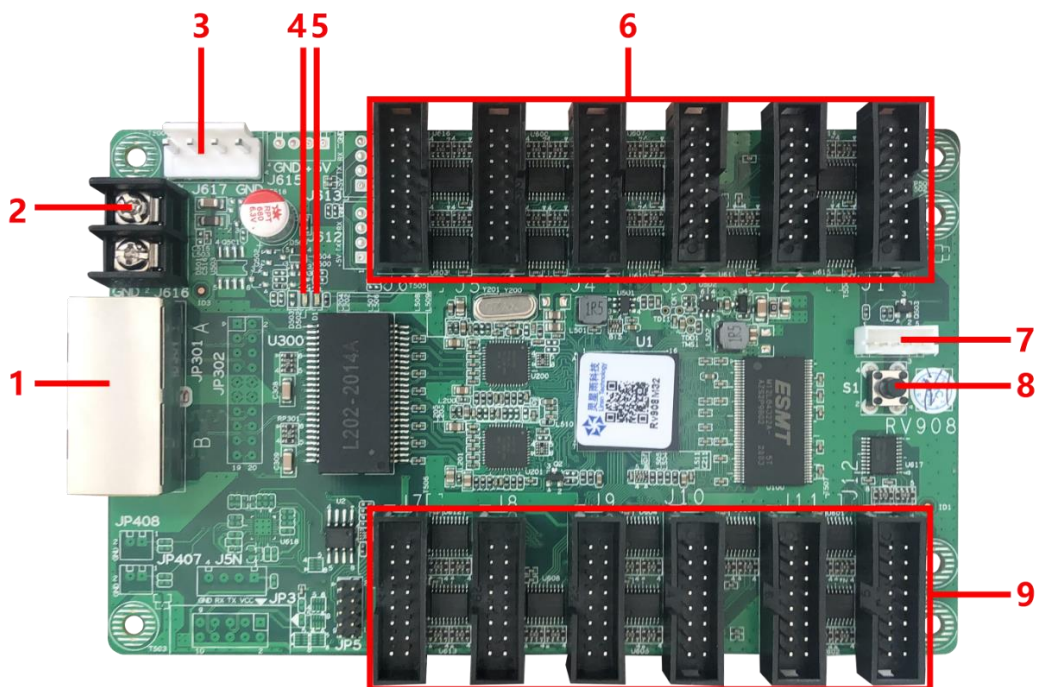

Appearance

Official website: www.linsn.com

Add: Floor 15&16, Jiayahao Business Building, No. 10168, Shennan Blvd,
Nanshan District, Shenzhen

Tel: +86-0755-86183590/ 4008836968

No.	1	2	3	4
Description	Gigabit port	Power connector	Power port	Red power indicator
No.	5	6/9	7	8
Description	Green indicator	Hub75 Connector	Self-test extension port	Self-test button

Pinouts