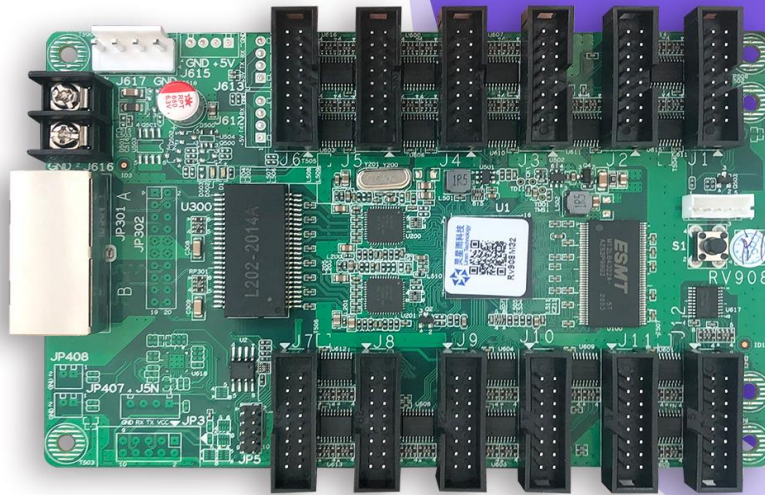

Linsn Technology

RV908M32

Receiver

Specifications

V3.0

Revision History

Document Version	Hardware Version	Revision Date	Note
V3.0	V10	2020/1	New edition

Overview

RV908H32 is a standardize product for LED screen manufacturer, which is integrated with 12 standard hub75-type connectors and does not require an extra hub card. One card supports up to 384*512pixels and up to 24 sets of RCG data.

Functions and features

1. Single card can support 24 group of RGB data output mode
2. Maximum supports 384X512 pixels (**Please note that there are recommended values depending on the design of LED screen**)
3. Supports brightness calibration pixel by pixel and single-card color space conversion
4. Supports network cable BER test
5. Supports configuration file read back
6. Supports 138 decode, 595 serial decode and so on
7. Realizes high refresh and high gray level effect

Pinouts

/	R1	1	2	G1	/
/	B1	3	4	GND	GND
/	R2	5	6	G2	/
/	B2	7	8	E	Row selection signal
Row selection signal	A	9	10	B	Row selection signal
Row selection signal	C	11	12	D	Row selection signal
Scan clock	CLK	13	14	LAT	Latch
Display enable	OE	15	16	GND	GND