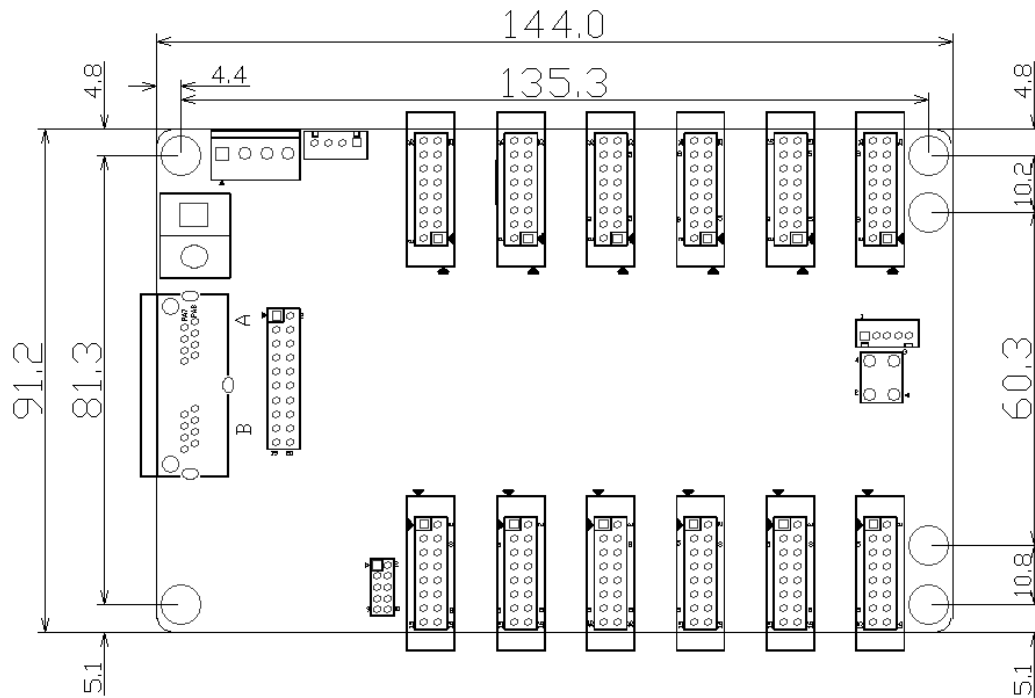

RV908H32 is a standardize product for LED screen manufacturer, which is integrated with 12 standard hub75-type connectors and does not require an extra hub card. One card supports up to 384*512pixels and up to 24 sets of RCG data.

Pinouts

/	R1	1	2	G1	/
/	B1	3	4	GND	GND
/	R2	5	6	G2	/
/	B2	7	8	E	Row selection signal
Row selection signal	A	9	10	B	Row selection signal
Row selection signal	C	11	12	D	Row selection signal
Scan clock	CLK	13	14	LAT	Latch
Display enable	OE	15	16	GND	GND

Official website: www.linsn.com

Add: Floor 15&16, Jiajahao Business Building, No. 10168, Shennan Blvd,
Nanshan District, Shenzhen

Tel: +86-0755-86183590/ 4008836968

Dimension

Specifications

Capacity	384X512 Pixels	
Power	Input Voltage	DC4.5V ~ 5.5V
	Rated power consumption	3W
Working Environment	Temperature	-20°C ~ 70°C
	Humidity	0% ~ 95%
Physical Dimensions	Dimensions	144.0 X 91.2mm
	Weight	99g
Packing Info	Packing	Each card packed with small red foam bag, and 100pcs per carton